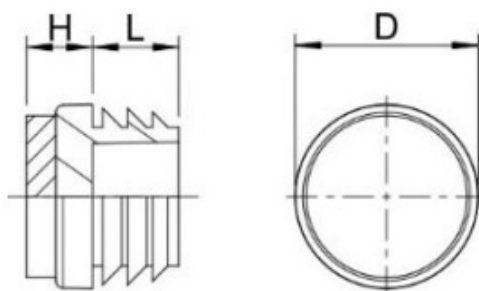

## Description:

Insert Glide For Round Tubes, Diam 40mm, PE, Black

## Item number:

10.02.185-0

Units	Box	Carton	HS Code	Barcode
Pcs.	0	1000	3901908099	 5704866007023

D	H	L
14,0	4,0	9,3
15,0	4,0	9,6
19,0	4,1	11,0
20,0	4,0	12,0
22,0	4,0	11,8
25,0	5,0	11,8
30,0	5,0	14,0
35,0	5,0	14,3
40,0	5,0	11,7
42,0	5,0	11,5
50,0	5,2	16,0